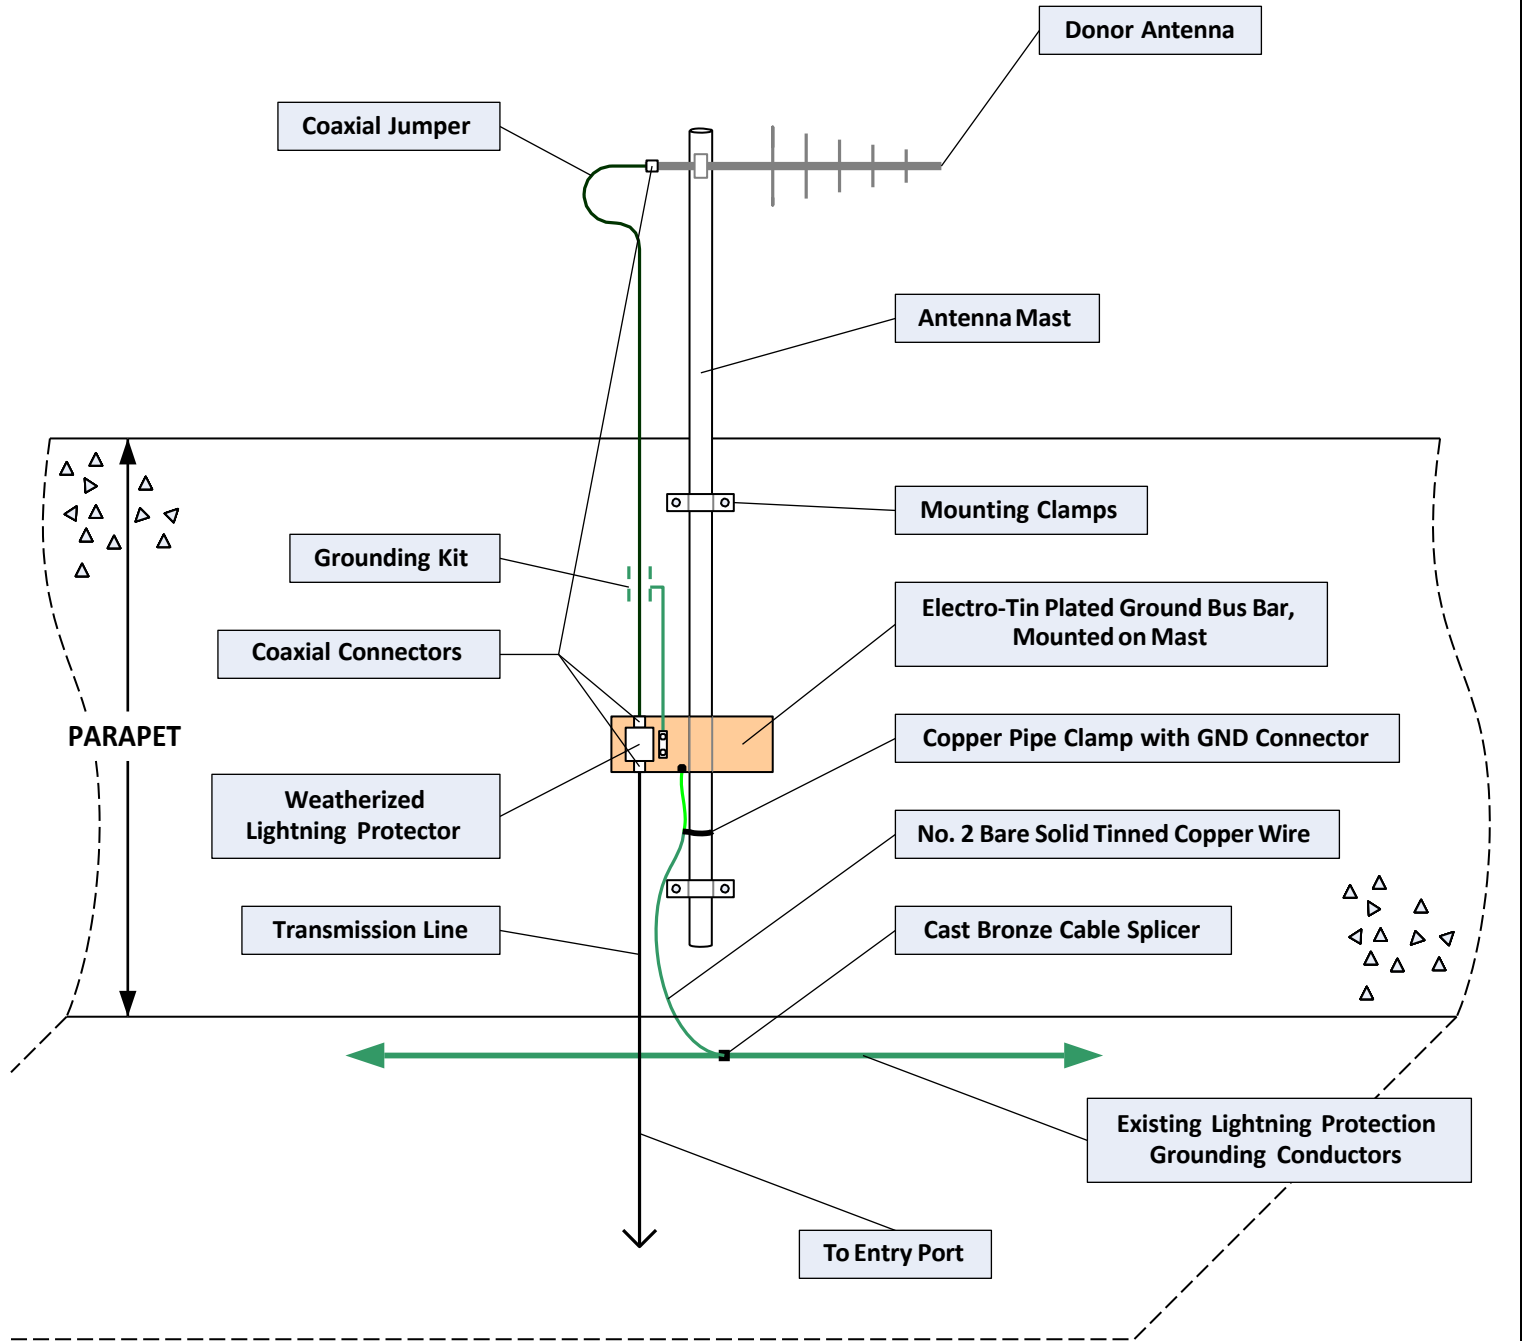

# TYPICAL ANTENNA INSTALLATION

	ITD RADIO ENGINEERING GROUP		
	TITLE TYPICAL 800 MHz ANTENNA INSTALLATION		
DESIGN BY: ALBERTO DELGADO	FILE NAME TYP 800 ANT INST	REV. DATE	REV 2.0
PROJECT:	SCALE	DATE	SHEET 1 OF 1